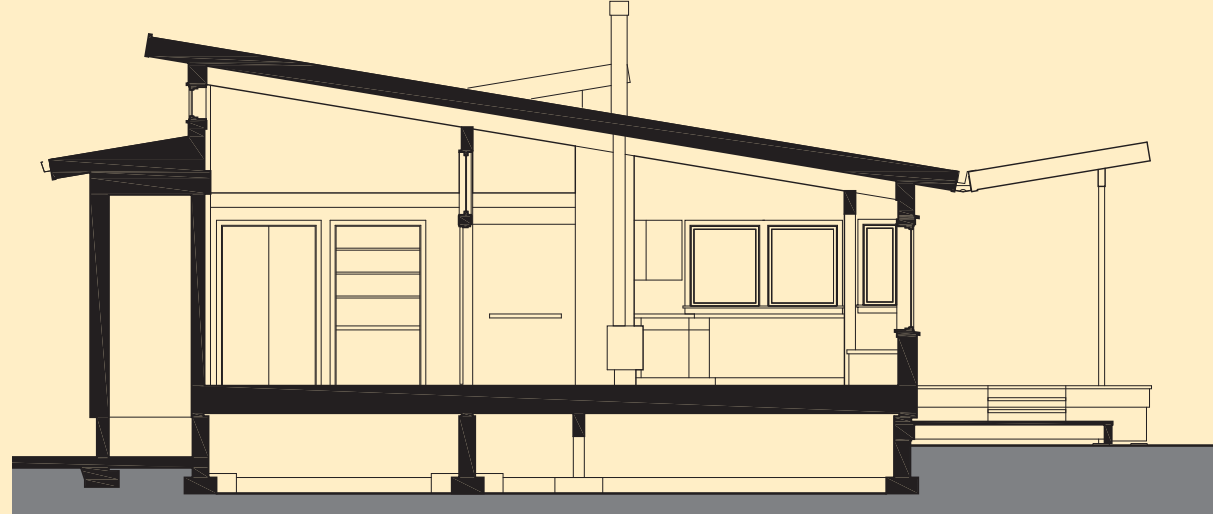

SUSTAINABLE STRATEGIES

- **Footprint**
  The 800 SF home includes a bonus loft for meditation and storage.
- **Envelope**
  Double-insulated walls and roof far exceed code minimums.
- **Daylighting**
  Windows, doors, transoms, clerestories, and skylights provide abundant daylight.
- **Energy Conservation**
  A super-efficient mini-split heat pump combines with a heat recovery ventilator (HRV) to heat and ventilate the home.
- **Energy Harvest**
  The south-facing roof carries a solar photovoltaic (PV) array and a solar hot water collector.
- **Water Reclamation**
  The pre-plumbed future graywater system and rainwater cisterns will supply water to the landscape.