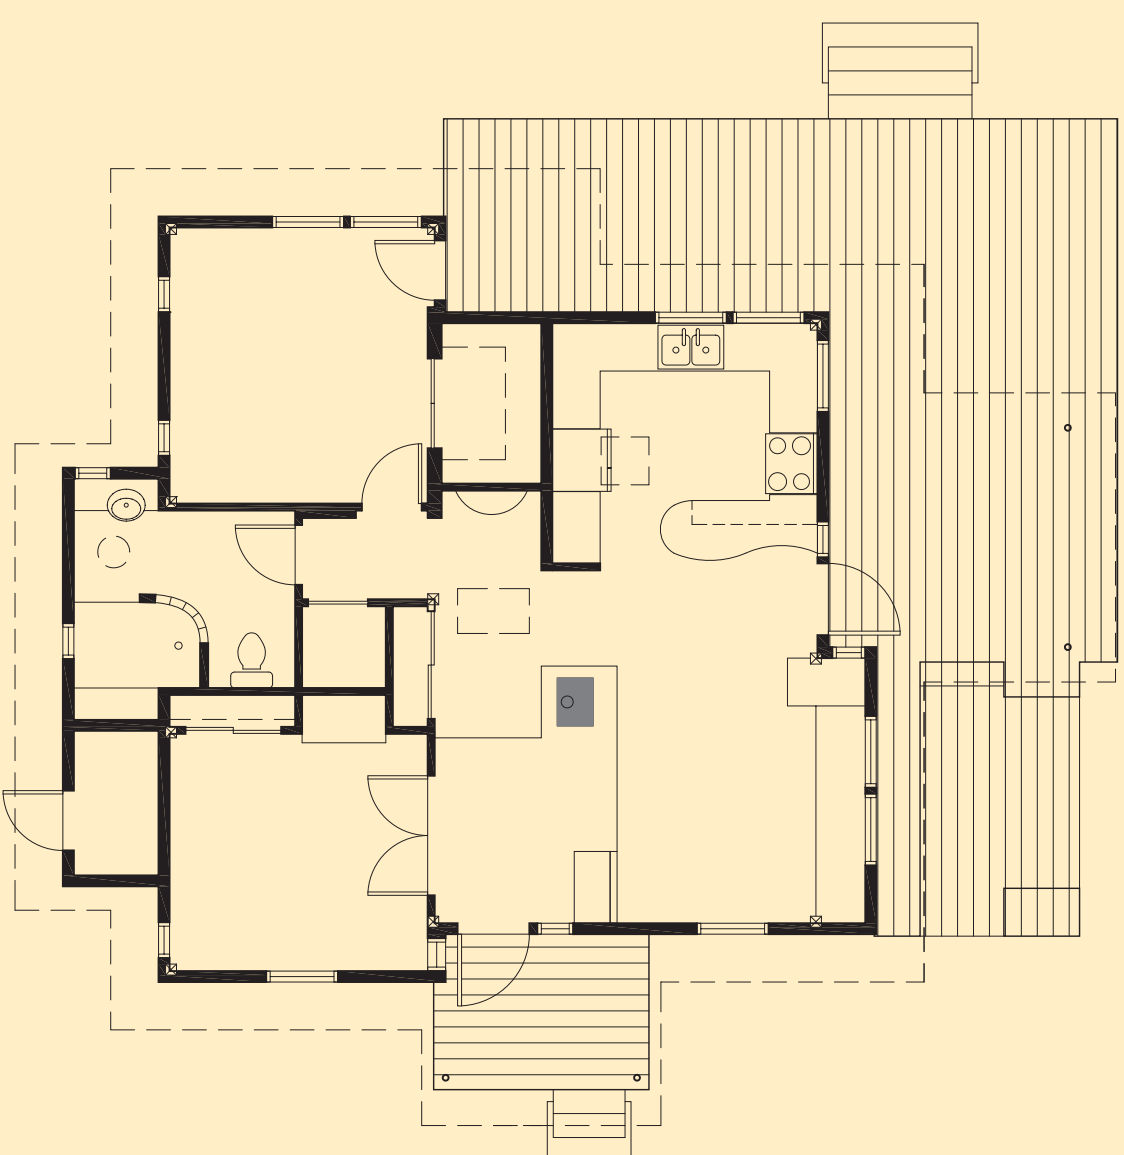

SUSTAINABLE STRATEGIES

- **Footprint**
  The 800 SF home includes a bonus loft for meditation and storage.
- **Envelope**
  Double-insulated walls and roof far exceed code minimums.
- **Daylighting**
  Windows, doors, transoms, clerestories, and skylights provide abundant daylight.
- **Energy Conservation**
  A super-efficient mini-split heat pump combines with a heat recovery ventilator (HRV) to heat and ventilate the home.
- **Energy Harvest**
  The south-facing roof carries a solar photovoltaic (PV) array and a solar hot water collector.
- **Water Reclamation**
  The pre-plumbed future graywater system and rainwater cisterns will supply water to the landscape.