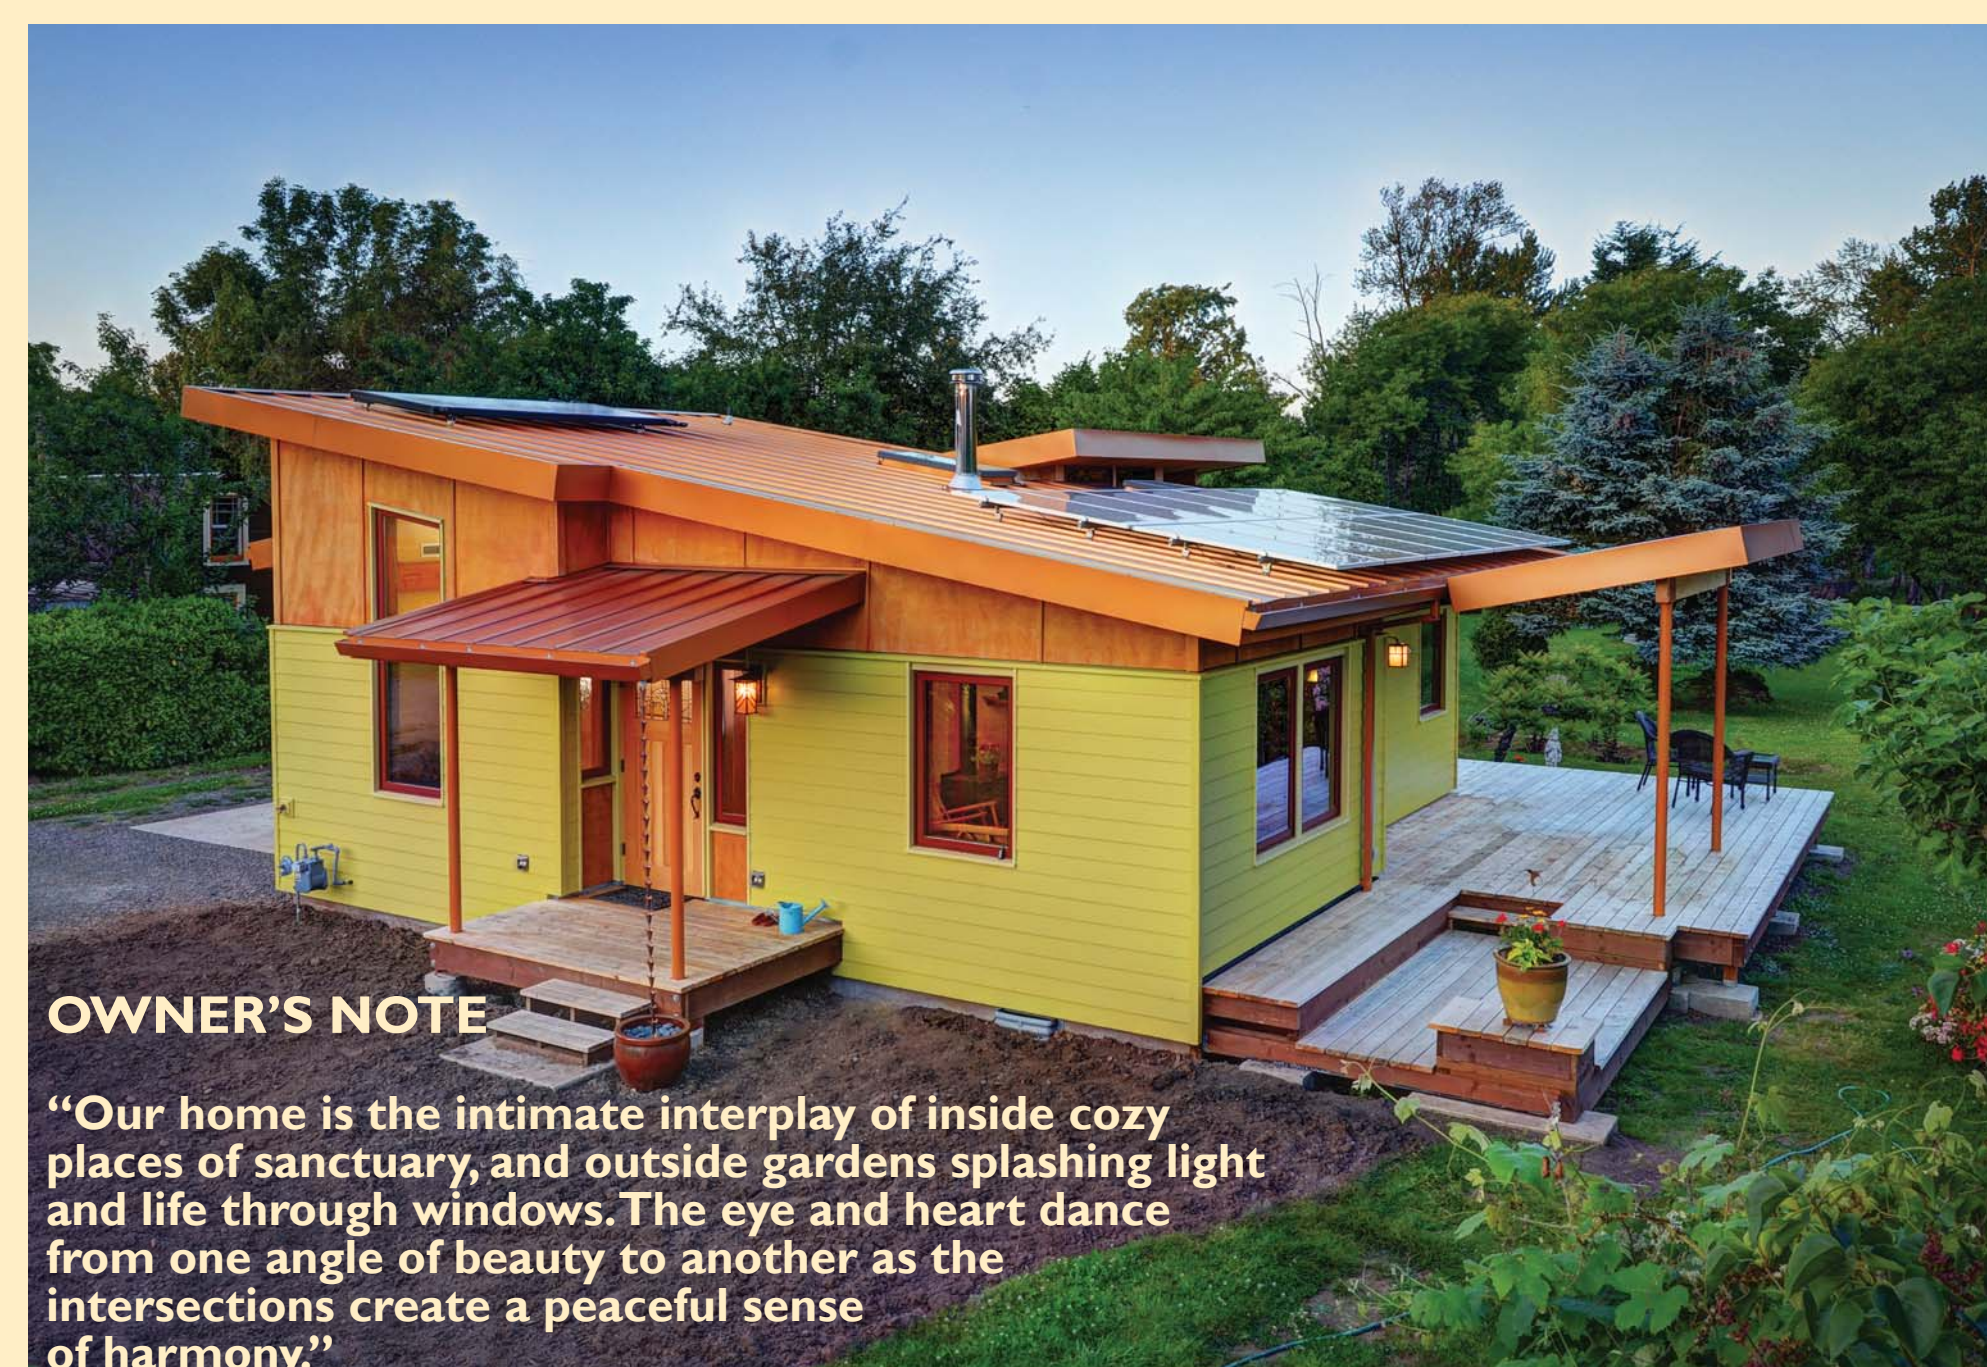

SUSTAINABLE STRATEGIES

- **Footprint**
  The 800 SF home includes a bonus loft for meditation and storage.
- **Envelope**
  Double-insulated walls and roof far exceed code minimums.
- **Daylighting**
  Windows, doors, transoms, clerestories, and skylights provide abundant daylight.
- **Energy Conservation**
  A super-efficient mini-split heat pump combines with a heat recovery ventilator (HRV) to heat and ventilate the home.
- **Energy Harvest**
  The south-facing roof carries a solar photovoltaic (PV) array and a solar hot water collector.
- **Water Reclamation**
  The pre-plumbed future graywater system and rainwater cisterns will supply water to the landscape.